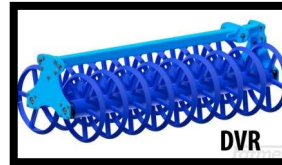

# TRIOLENT PS TRAILED Tyne Cultivator with Discs & Roller

The TRIOLENT PS is a new style 3 row cultivator with a set of levelling discs and a rear roller for an exceptional finish. Designed for deeper penetration than the Phantom, the TRIOLENT is built tough with super strong shanks with a high breakout means it can handle the tough jobs too!

- ◆ Working speed of 8 - 12kph / Transport max 25kph
- ◆ Working depth of 60 - 300mm
- ◆ 3 rows of shanks with 450kg breakout & a row of 460mm leveling discs
- ◆ Shank breakout controlled by spring
- ◆ Slim 75mm Carbide points with wings for a full area under cut fitted standard
- ◆ Very low maintenance with a minimum number of lubrication points
- ◆ **Fitted with a versatile Double Vee Roller (DVR) as standard**
- ◆ 70mm round tongue drawbar hitch point Cat 3/4 hitch optional from factory)
- ◆ Frames made with eXtra STEEL line technology for maximum strength