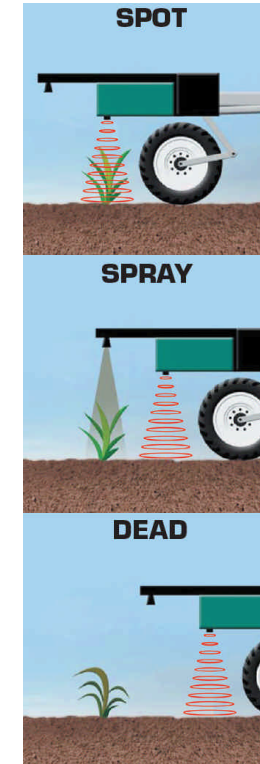

NEW AND USED MACHINERY LIST FOR MARCH 2010

**SAVE UP TO 90% ON
YOUR CHEMICAL
EXPENSES!**

WEEDit is the next
advancement in chemical
placement equipment with
highly accurate and
responsive sensors that have
never been seen before.
It combines a fast release
system with very accurate
targeting, which means 'spot
on spraying' on all weeds. The
WEEDit system is the fastest
way to save your dollars and
reduce the chemical impact on
the environment.